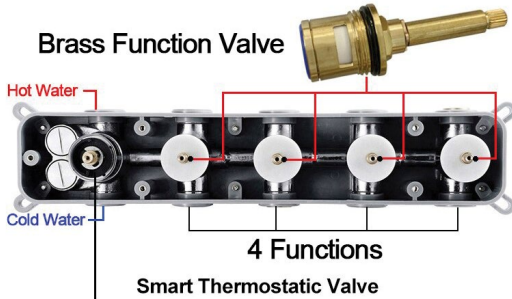

BRUSHED NICKEL THERMOSTATIC RECESSED CEILING MOUNT RAINFALL LED SHOWER SYSTEM WITH HANDHELD SHOWER SPECIFICATIONS

Shower Head

27.56" (700 mm)

15"
(380 mm)

- Shower Head Functions: Rainfall, Bubble, Mist
- Shower Panel /Hose Material: 304 Stainless Steel
- Showerheads Install: Embedded Ceiling Mounted
- Concealed Mixer Install: Wall-Mounted
- Shower Accessories Material: Brass
- LED Light: Need to Connect Power
- Shower Hose Length: 1.5M
- Power: 100V~240V Alternating Current (AC)
- LED Colors: 7 Colors
- Water Flow: 16L/min~28L/min
- Music: Need Bluetooth

Product shown is only for installation display purpose

Touch Panel Control

Turn On/Off Control

MANUAL MODE
Total 64 colors

Auto mode setting

AUTO MODE
Total 11 Auto mode

Set the speed of color change, fast/slow

All dimensions and specifications are nominal and may vary. Use actual products for accuracy in critical situations.

Shower Mixer

All Function can be used at the same time.

Hand Shower

Flow Rate: 2.0 GPM / 7.6 LPM