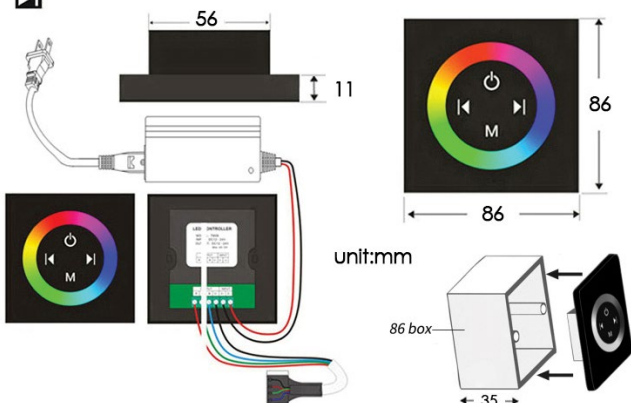

BRUSHED NICKEL THERMOSTATIC RECESSED CEILING MOUNT RAINFALL LED SHOWER SYSTEM WITH HANDHELD SHOWER SPECIFICATIONS

Shower Head

27.56" (700 mm)

15"
(380 mm)

- Shower Head Functions: Rainfall, Bubble, Mist
- Shower Panel /Hose Material: 304 Stainless Steel
- Showerheads Install: Embedded Ceiling Mounted
- Concealed Mixer Install: Wall-Mounted
- Shower Accessories Material: Brass
- LED Light: Need to Connect Power
- Shower Hose Length: 1.5M
- Power: 100V~240V Alternating Current (AC)
- LED Colors: 7 Colors
- Water Flow: 16L/min~28L/min
- Music: Need Bluetooth

Product shown is only for installation display purpose

Touch Panel Control

Turn On/Off Control

MANUAL MODE
Total 64 colors

Auto mode setting

AUTO MODE
Total 11 Auto mode

Set the speed of color change, fast/slow

All dimensions and specifications are nominal and may vary. Use actual products for accuracy in critical situations.

Shower Mixer

All Function can be used at the same time.

Hand Shower

Flow Rate: 2.0 GPM / 7.6 LPM