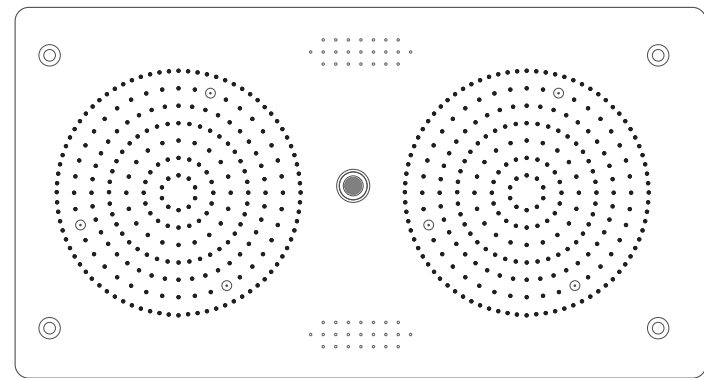

BRUSHED NICKEL THERMOSTATIC RECESSED CEILING MOUNT RAINFALL LED SHOWER SYSTEM WITH HANDHELD SHOWER SPECIFICATIONS

Shower Head

27.56" (700 mm)

15"
(380 mm)

- Shower Head Functions: Rainfall, Bubble, Mist
- Shower Panel /Hose Material: 304 Stainless Steel
- Showerheads Install: Embedded Ceiling Mounted
- Concealed Mixer Install: Wall-Mounted
- Shower Accessories Material: Brass
- LED Light: Need to Connect Power
- Shower Hose Length: 1.5M
- Power: 100V~240V Alternating Current (AC)
- LED Colors: 7 Colors
- Water Flow: 16L/min~28L/min
- Music: Need Bluetooth

Product shown is only for installation display purpose

Touch Panel Control

Turn On/Off Control

MANUAL MODE
Total 64 colors

Auto mode setting

AUTO MODE
Total 11 Auto mode

Set the speed of color change, fast/slow

All dimensions and specifications are nominal and may vary. Use actual products for accuracy in critical situations.

Shower Mixer

All Function can be used at the same time.

Hand Shower

Flow Rate: 2.0 GPM / 7.6 LPM