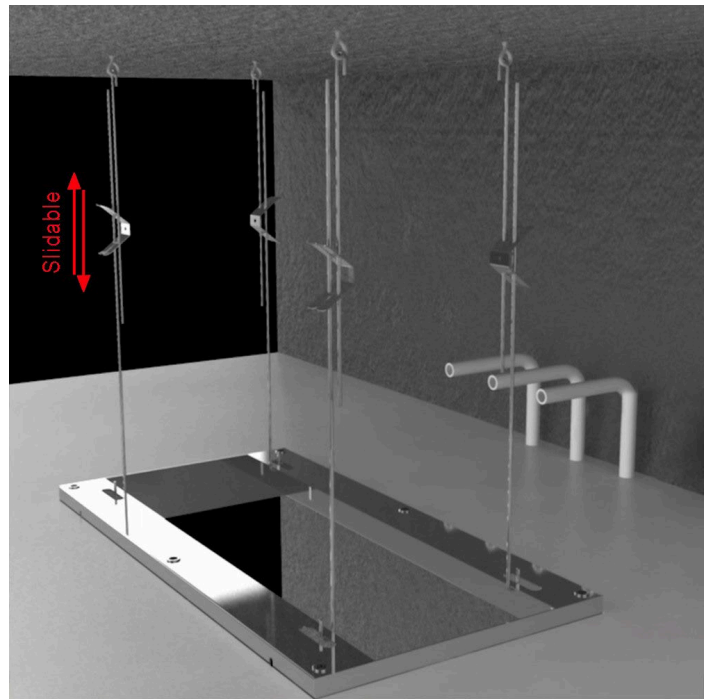

BRUSHED NICKEL THERMOSTATIC RECESSED CEILING MOUNT RAINFALL LED SHOWER SYSTEM WITH HANDHELD SHOWER SPECIFICATIONS

Shower Head

27.56" (700 mm)

15"
(380 mm)

- Shower Head Functions: Rainfall, Bubble, Mist
- Shower Panel /Hose Material: 304 Stainless Steel
- Showerheads Install: Embedded Ceiling Mounted
- Concealed Mixer Install: Wall-Mounted
- Shower Accessories Material: Brass
- LED Light: Need to Connect Power
- Shower Hose Length: 1.5M
- Power: 100V~240V Alternating Current (AC)
- LED Colors: 7 Colors
- Water Flow: 16L/min~28L/min
- Music: Need Bluetooth

Product shown is only for installation display purpose

Touch Panel Control

Turn On/Off Control

MANUAL MODE
Total 64 colors

Auto mode setting

AUTO MODE
Total 11 Auto mode

Set the speed of color change, fast/slow

All dimensions and specifications are nominal and may vary. Use actual products for accuracy in critical situations.

Shower Mixer

All Function can be used at the same time.

Hand Shower

Flow Rate: 2.0 GPM / 7.6 LPM

Shower Mixer Connections