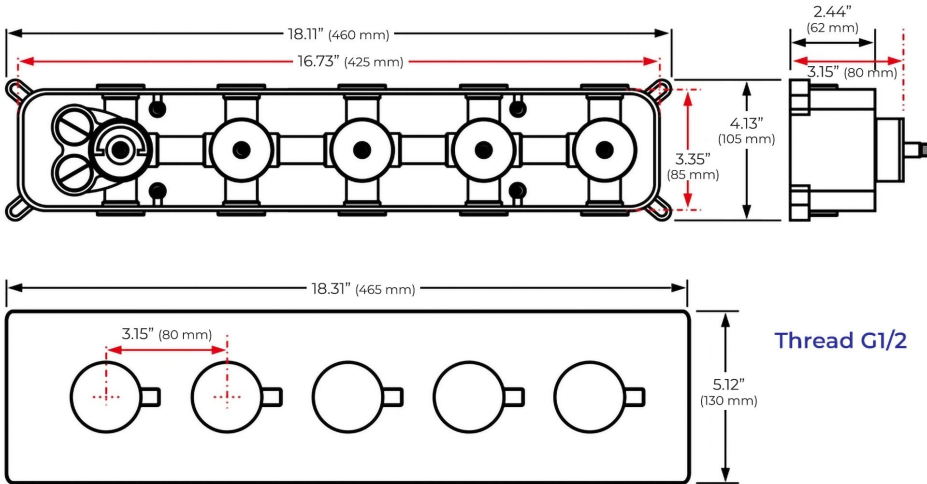

BRUSHED NICKEL THERMOSTATIC RECESSED CEILING MOUNT RAINFALL LED SHOWER SYSTEM WITH HANDHELD SHOWER SPECIFICATIONS

Shower Head

27.56" (700 mm)

15"
(380 mm)

- Shower Head Functions: Rainfall, Bubble, Mist
- Shower Panel /Hose Material: 304 Stainless Steel
- Showerheads Install: Embedded Ceiling Mounted
- Concealed Mixer Install: Wall-Mounted
- Shower Accessories Material: Brass
- LED Light: Need to Connect Power
- Shower Hose Length: 1.5M
- Power: 100V~240V Alternating Current (AC)
- LED Colors: 7 Colors
- Water Flow: 16L/min~28L/min
- Music: Need Bluetooth

All dimensions and specifications are nominal and may vary. Use actual products for accuracy in critical situations.

Shower Mixer

All Function can be used at the same time.

Hand Shower

Flow Rate: 2.0 GPM / 7.6 LPM