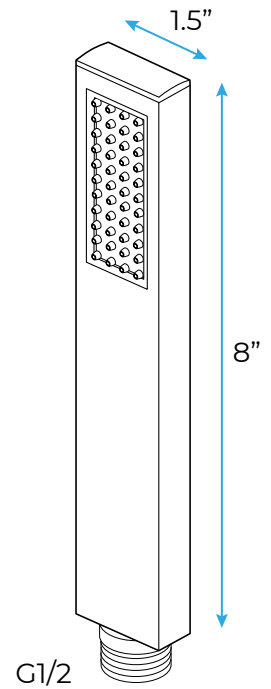

BRUSHED NICKEL THERMOSTATIC RECESSED CEILING MOUNT RAINFALL LED SHOWER SYSTEM WITH HANDHELD SHOWER SPECIFICATIONS

Shower Head

27.56" (700 mm)

15"
(380 mm)

- Shower Head Functions: Rainfall, Bubble, Mist
- Shower Panel /Hose Material: 304 Stainless Steel
- Showerheads Install: Embedded Ceiling Mounted
- Concealed Mixer Install: Wall-Mounted
- Shower Accessories Material: Brass
- LED Light: Need to Connect Power
- Shower Hose Length: 1.5M
- Power: 100V~240V Alternating Current (AC)
- LED Colors: 7 Colors
- Water Flow: 16L/min~28L/min
- Music: Need Bluetooth

All dimensions and specifications are nominal and may vary. Use actual products for accuracy in critical situations.

Shower Mixer

All Function can be used at the same time.

Hand Shower

Flow Rate: 2.0 GPM / 7.6 LPM